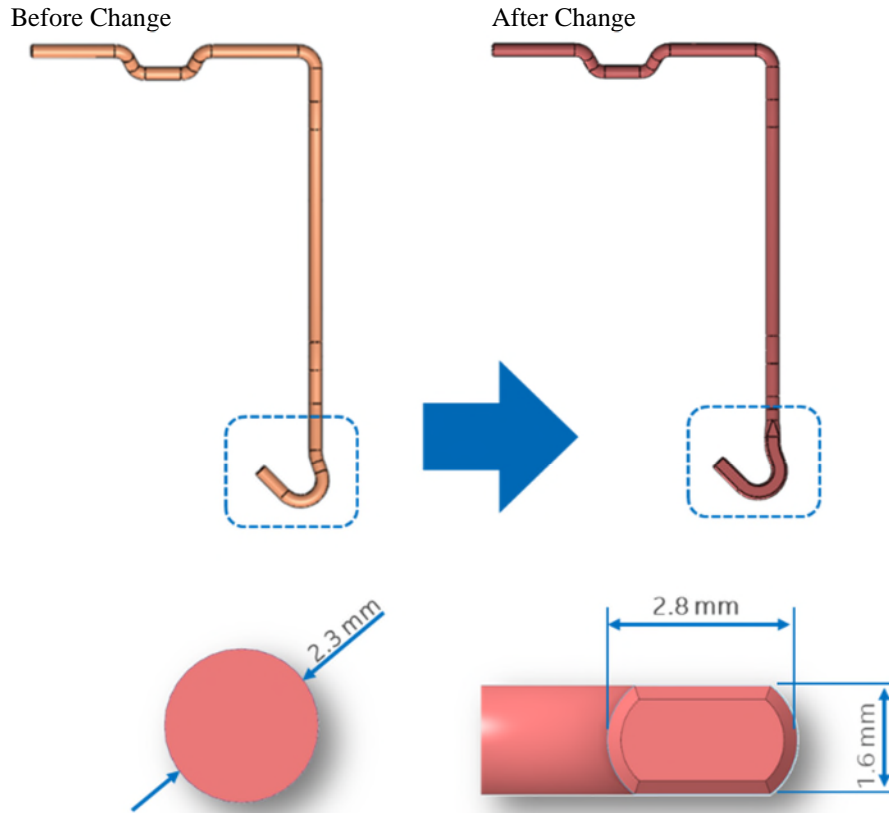

Description of Change to the Customer:

Intel validated hardware suppliers will be making the following changes to the current Integrated Loading Mechanism (ILM) hardware design used in combination with the products listed in the Products Affected/Intel Ordering Codes table below.

The changes made to the ILM do not impact the form, fit or function of the actual products. The changes are described below.

1. Lever Profile Change

Intel is working with hardware suppliers to implement a change for the LGA-1700 ILM lever to improve ergonomics. The ILM lever actuation region profile was modified from circular to flat to reduce pressure experienced by end users during assembly. There is no impact to the socket loading as the actuation region is outside of the frame hook.

LGA-1700 ILM Lever Change: Top Down and Cross-Section View:

LGA-1700 ILM Hardware with Lever After Change:

2. Hardware Component Marking Changes

The existing markings on the ILM component Lid are, “LGA-17xx/18xx”. Going forward, the markings will say “LGA-1700” to identify these hardware components. See images below for details.