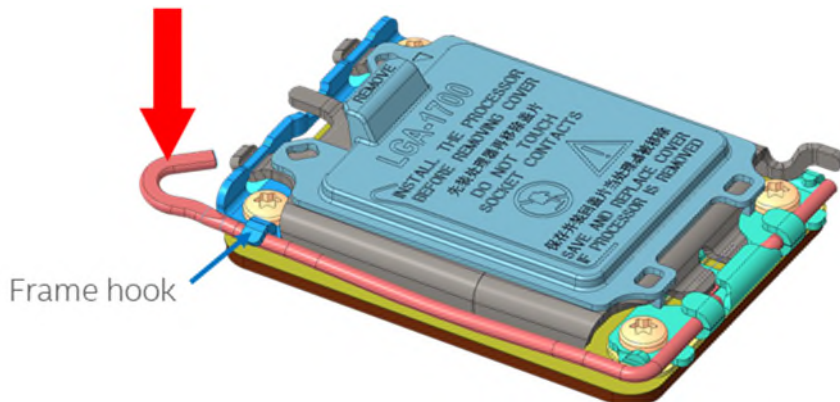

Description of Change to the Customer:

Intel validated hardware suppliers will be making the following changes to the current Integrated Loading Mechanism (ILM) hardware design used in combination with the products listed in the Products Affected/Intel Ordering Codes table below.

The changes made to the ILM do not impact the form, fit or function of the actual products. The changes are described below.

1. Lever Profile Change

Intel is working with hardware suppliers to implement a change for the LGA-1700 ILM lever to improve ergonomics. The ILM lever actuation region profile was modified from circular to flat to reduce pressure experienced by end users during assembly. There is no impact to the socket loading as the actuation region is outside of the frame hook.

LGA-1700 ILM Lever Change: Top Down and Cross-Section View:

LGA-1700 ILM Hardware with Lever After Change:

2. Hardware Component Marking Changes

The existing markings on the ILM component Lid are, “LGA-17xx/18xx”. Going forward, the markings will say “LGA-1700” to identify these hardware components. See images below for details.